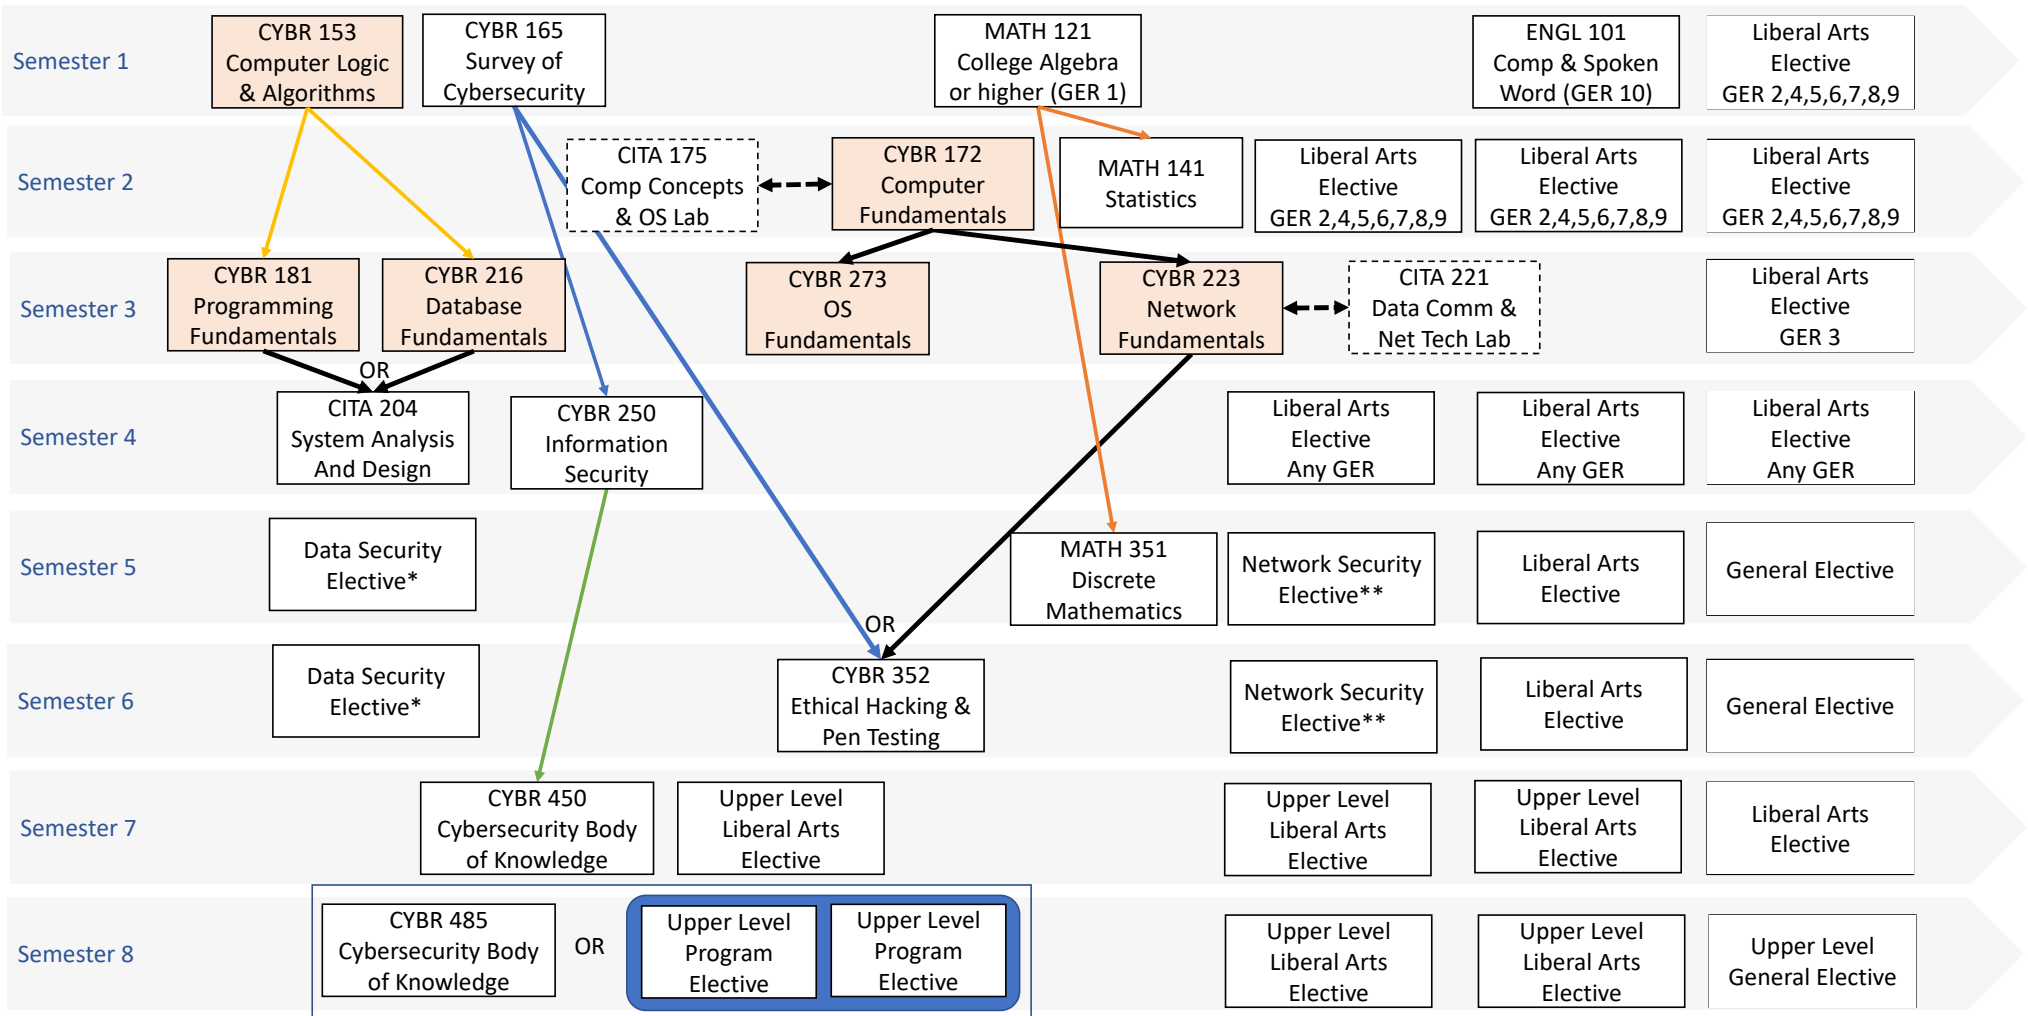

Fall 2025 Cybersecurity B.S.

---- Optional course (available in-person only)

→ Pre-requisite

* Data Security Elective - CYBR 360, CYBR 365, CYBR 455.

** Network Security Elective - CYBR 354, CYBR 356, CITA 440/441.

Upper Level = 3xx/4xx level course

Program Electives are any course within CYBR/DATA/JUST/CITA

CYBR153 replaces CITA152, CYBR 181 replaces CITA 180, CYBR 216, replaces CITA 215. CYBR 172 replaces CITA 170.

CYBR 273 replaces CITA 171, CYBR 223 replaces CITA 220.